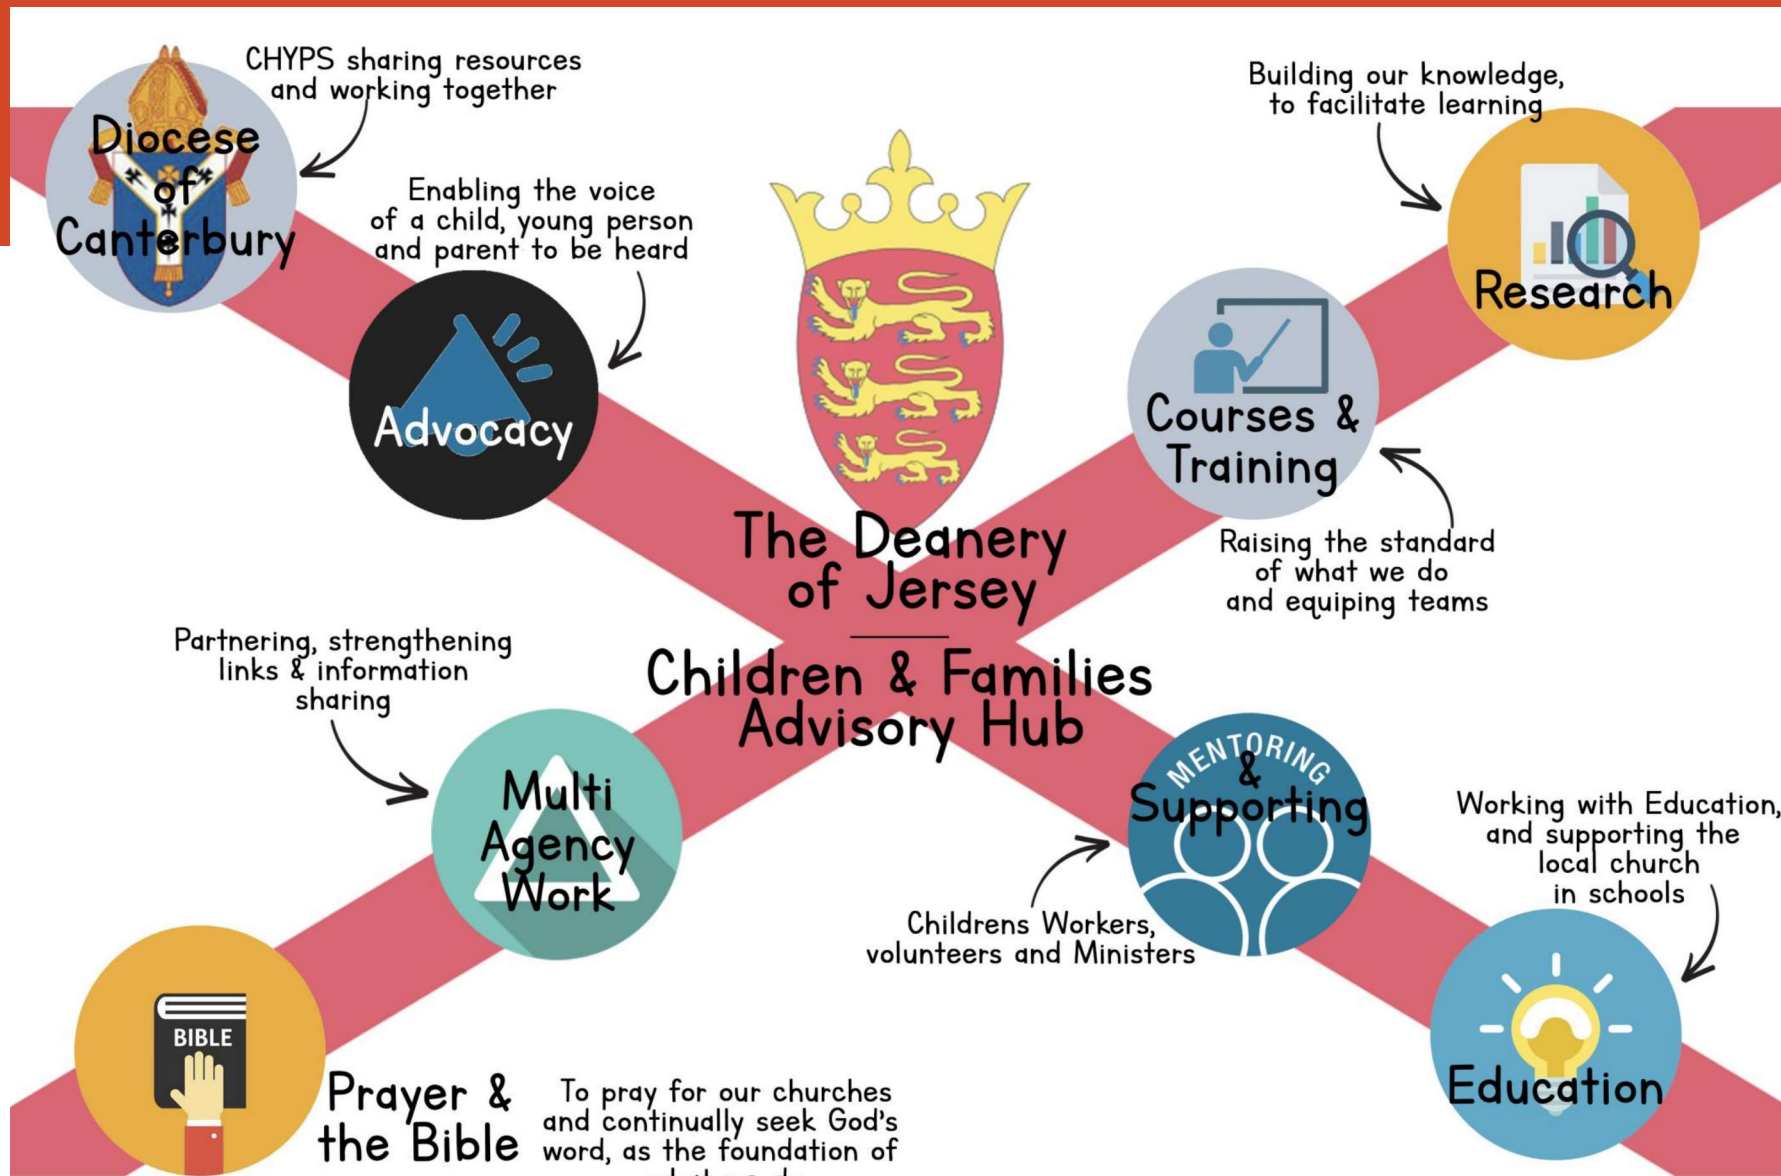

Jersey
Deanery

Children & Families Development Officer Role update

Deanery Synod November 2022

CHYPS sharing resources and working together

Enabling the voice of a child, young person and parent to be heard